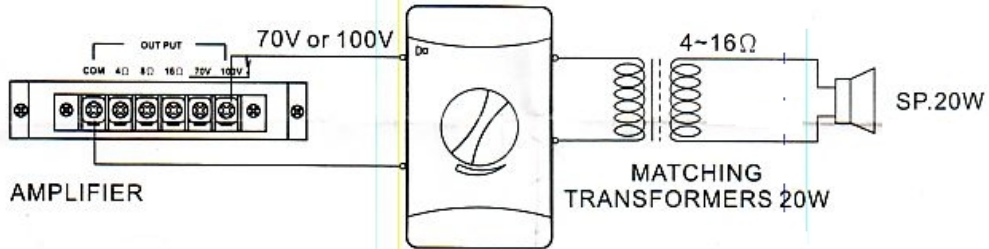

SPEAKER VOLUME CONTROLLER

**INSTRUCTION
MANUAL**

AT-SERIES

6 W

10 W

20 W

30 W

SPECIFICATION

NORMAL POWER	6W	10W	20W	30W
INPUT	50V,70V,100V			
CONTROLS	VOLUME CONTROL WITH 11 POSITIONS & OFF			
ATTENUATION	OFF,3dB			
SITE	120x70x50mm			

LINE CONNECTION

CONSTRUCTION DIAGRAM