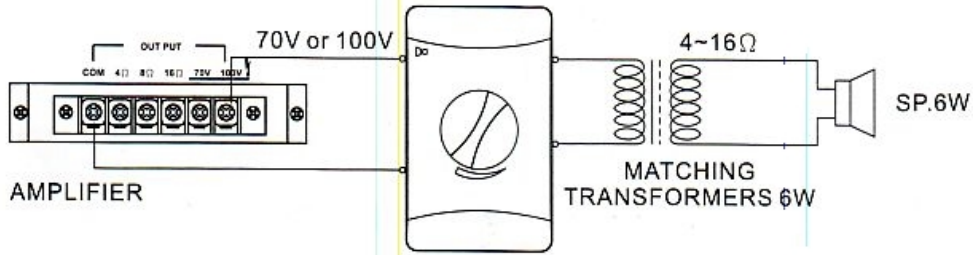

SPEAKER VOLUME CONTROLLER

**INSTRUCTION
MANUAL**

AT-SERIES

6 W

10 W

20 W

30 W

SPECIFICATION

NORMAL POWER	6W	10W	20W	30W
INPUT	50V,70V,100V			
CONTROLS	VOLUME CONTROL WITH 11 POSITIONS & OFF			
ATTENUATION	OFF,3dB			
SITE	120x70x50mm			

LINE CONNECTION

CONSTRUCTION DIAGRAM