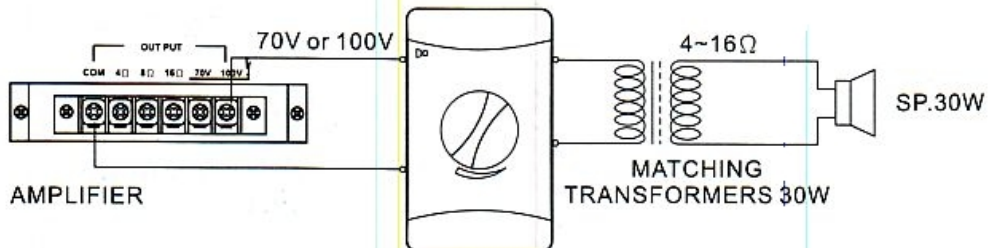

SPEAKER VOLUME CONTROLLER

**INSTRUCTION
MANUAL**

AT-SERIES

6 W

10 W

20 W

30 W

SPECIFICATION

NORMAL POWER	6W	10W	20W	30W
INPUT	50V,70V,100V			
CONTROLS	VOLUME CONTROL WITH 11 POSITIONS & OFF			
ATTENUATION	OFF,3dB			
SITE	120x70x50mm			

LINE CONNECTION

CONSTRUCTION DIAGRAM