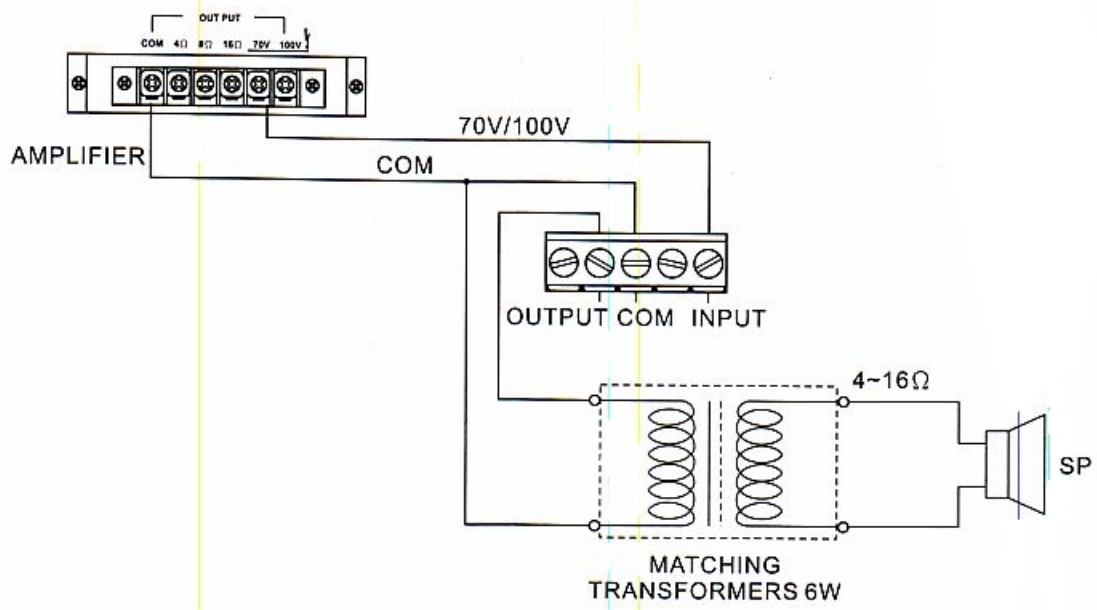

SPEAKER VOLUME CONTROLLER

**INSTRUCTION
MANUAL**

AT-SERIES

6 W

10 W

20 W

30 W

SPECIFICATION

NORMAL POWER	6W	10W	20W	30W
INPUT	50V,70V,100V			
CONTROLS	VOLUME CONTROL WITH 11 POSITIONS & OFF			
ATTENUATION	OFF,3dB			
SITE	120x70x50mm			

LINE CONNECTION

CONSTRUCTION DIAGRAM