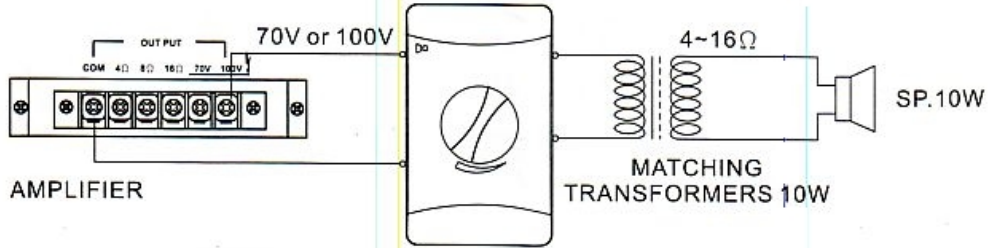

SPEAKER VOLUME CONTROLLER

**INSTRUCTION
MANUAL**

AT-SERIES

6 W

10 W

20 W

30 W

SPECIFICATION

NORMAL POWER	6W	10W	20W	30W
INPUT	50V,70V,100V			
CONTROLS	VOLUME CONTROL WITH 11 POSITIONS & OFF			
ATTENUATION	OFF,3dB			
SITE	120x70x50mm			

LINE CONNECTION

CONSTRUCTION DIAGRAM