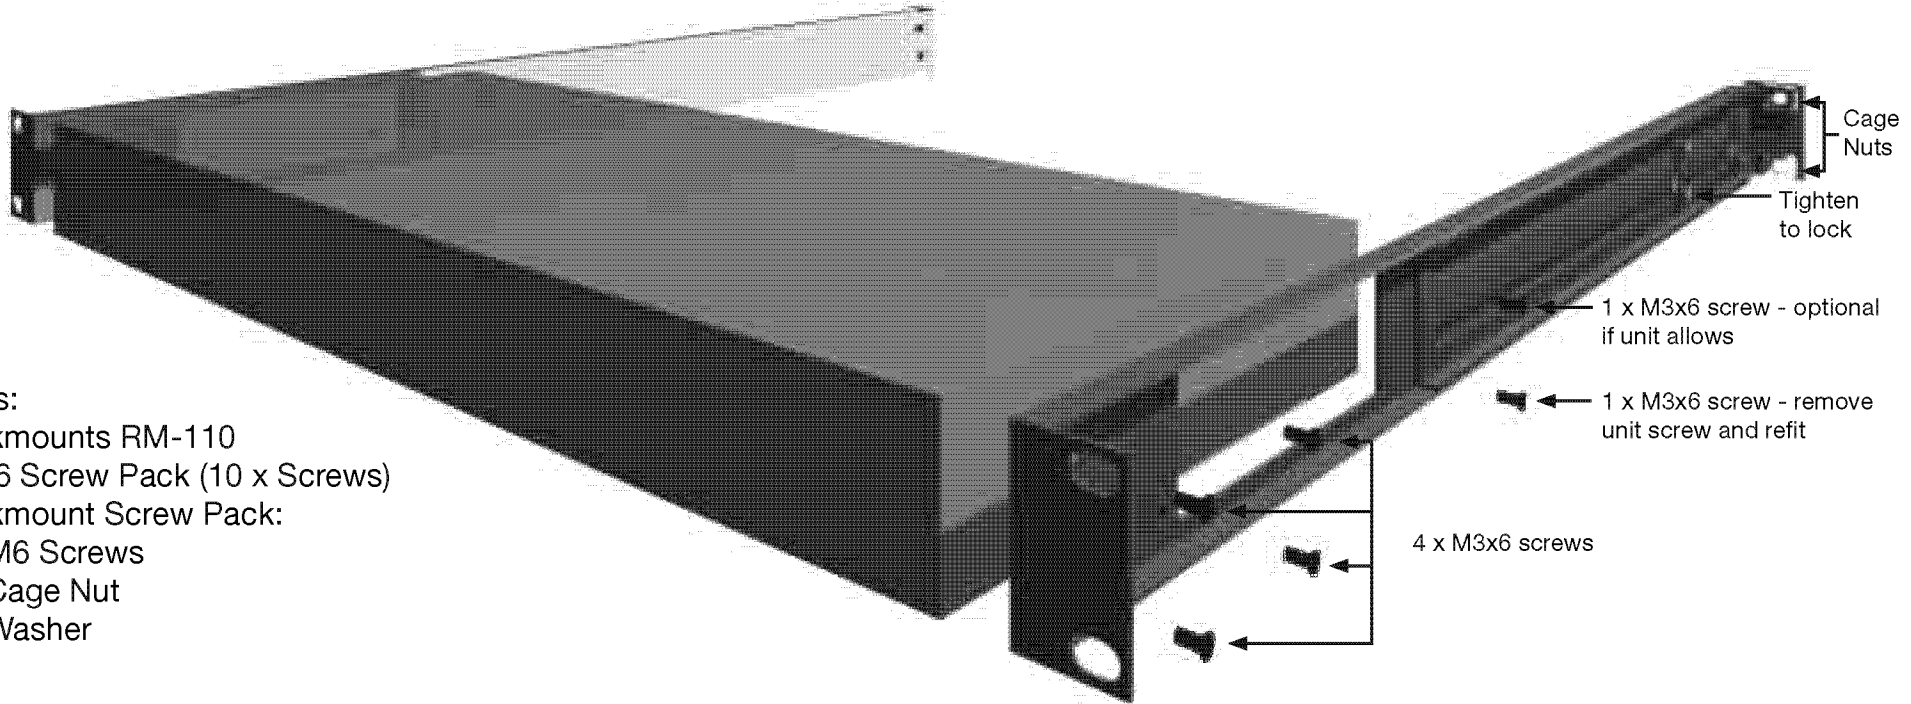

Rack mount length 24" extendable to 34"

Contents:

- 2 x Rackmounts RM-110
- 1 x M3x6 Screw Pack (10 x Screws)
- 2 x Rackmount Screw Pack:
 - 8 x M6 Screws
 - 8 x Cage Nut
 - 8 x Washer

TV One Ltd., Continental Approach, Westwood Industrial Estate, Margate, Kent CT9 4JG, UK
Telephone: +44 (0) 1843 873311 Fax: +44 (0) 1843 873312
Email: sales.europe@tvone.com Internet: <http://www.tvone.eu>