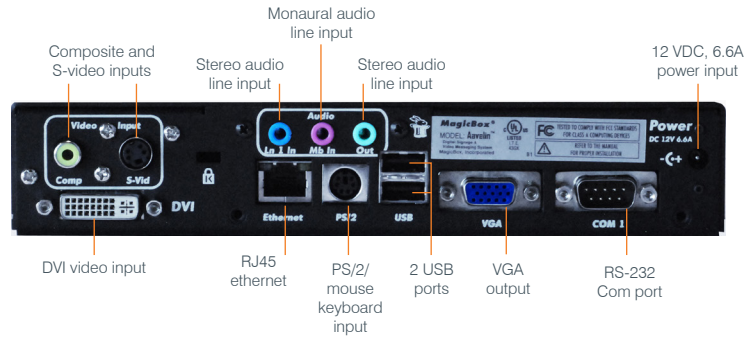

IMPRESS BACK PANEL

Functional Specifications

Content

Text - All TrueType fonts

Images - JPG, JPEG2000, PCD, TIFF, BMP, RLE, DIB, EPS, GIF, PNG, TGA, IMG, DXF, PCX, DCX, and WMF clipart

Video Files - DivX (1080p max res.), H.264 (mp4) (720p max res.), Flash SWF, Flash FLV

External Video - Scaled video

Overlay Regions - 4 regions for static or crawling text/graphics

Video Modes

The IMPRESS unit in most cases will be connected with a StreamNet MLAV9300 or MLAV9500-CS encoder, with the encoded data decoded by a VL9300-CS or VL9100 decoder. The following table shows the format and resolutions of each device:

Format	Resolutions	Encoders		Decoders	
		MLAV9500-CS	MLAV9300	VL9300-CS	VL9100
4:3	800x600	✓	✓	✓	✓
	1024x768	✓	✓	✓	✓
16:9	1280x720	✓	X	✓	✓
	1280x768	✓	✓	✓	✓
	1376x768	X	✓	✓	✓
	1920x1080	✓	X	✓	X

I/O:

Video Outputs - 1 VGA, 1 DVI
Audio Outputs - 1 x 1/8" stereo
Audio Inputs - 1 x 1/8" stereo, 1 x 1/8" mono
Ethernet - 10/100/1000 Mbps

System:

Processor - Intel Core 2 Duo
Graphics Core - Intel GMA i945
Memory - 1GB
Hard Drive - 160 GB

Mechanical:

Dimensions - 8.66" (220mm) Width
1.73" (44mm) Height
9.00" (228mm) Depth
Form Factor - Half Rack, Sub 1U
Power Supply - 12V, 6.6A brick supply

Part number:

NS-IM100

ClearOne Contacts

The Power of AV over IP™

North America
Tel: 801-975-7200
Toll Free: 800-945-7730
TechSales: 1-800-707-6994
Fax: 801-977-0087
sales@clearone.com

Europe & Oceania
Tel: +44 (0) 1189 036 053
global@clearone.com

Asia Pacific
Tel: +852 3590 4526
global@clearone.com

Latin America
Tel: 801-974-3621
global@clearone.com

Middle East
Tel: +852 3590 4526
global@clearone.com