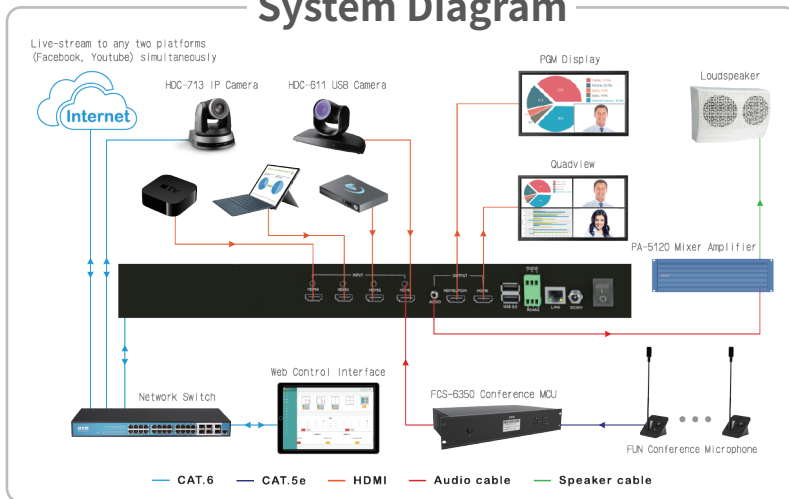

### System Diagram

## Product Features

- ▶ **4-CH FHD 1080P60 video inputs:** choose either IP streaming or HDMI as the video source.
- ▶ **2-CH HDMI outputs:** select Multi View quadview or PGM (programmed video) view based on your demand.
- ▶ Support TSMP, HLS, RTSP, and TS protocols for broadcasting videos online. You can live-stream to any two platforms simultaneously.
- ▶ Offer various display layouts including quadview, PIP and PBP, etc. It also provides customization for you to design your own display mode catering to the demands. You can also partially cut the image and change the background color.
- ▶ **Screen seamless switch:** it wouldn't generate shadows while you're switching or transitioning images/videos.
- ▶ **HDMI or analog stereo for 4-CH audio input:** the audio sources can be mixed and the volume of each source can be adjusted individually.
- ▶ **Text & image overlay:** you can overlay 4 sets of texts and images for 4-CH and PGM outputs.
- ▶ Equipped with Web UI for cross-platform management.
- ▶ Built-in 1TB hard drive, USB hard disk, and NAS for data saving. You can download or watch the data on-line.

## Hardware Specifications

HDMI Inputs	Type-A x 4
HDMI Outputs	Type-A x 2
Audio Inputs	3.5mm x 4
Audio Outputs	3.5mm x 1
Power Button	Rocker switch x 1
TCP/IP	RJ45 x 1
RS232 Control	Euro type terminal block 3P x 1
RS485 Control	Euro type terminal block 3P x 1
USB for Hard Disk	Type-A(3.0) x 1
USB for Keyboard &	Type-A(2.0) x 2
Mouse	
Capacity	1TB

## Power Supply

External Power	DC 12V/2A
Supply	
AC Input	AC 100~240V / 50~60Hz
Power Consumption	24W
Weight of Power	150g
Supply	