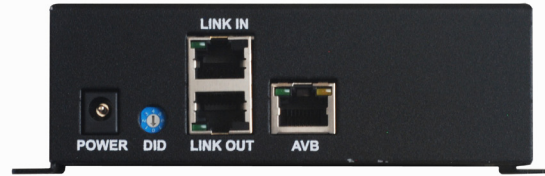

CONNECT™ CobraNet™ and CONNECT™ AVB provide networked audio for CONVERGE® Pro devices without changing main mixer hardware. A modular approach to networking allows use of CobraNet or AVB standards as needed with CONNECT network bridges.

Applications

- Corporate Conference Room
- Courtroom
- Education/Training Center
- Entertainment/Sports Venue
- Healthcare
- Hospitality
- House of Worship
- Convention Center
- Overflow Room

Features

- + 8 x 8 I/O audio extends system boundaries, transmitting audio channels through network
- + Works with all CONVERGE Pro and CONVERGE SR products
- + Future-proof; designed to work with future professional audio and emerging AVB technology
- + Modular approach allows you to build your system over time
- + Acts as an end-point device for the network, with up to 8 units on each G-link bus
- + Configuration through familiar CONVERGE Console software
- + Firmware upgradable through CONVERGE Pro G-link
- + Compact, 1/3 RU size

CONNECT NETWORK BRIDGES REAR PANELS

CONNECT CobraNet Rear Panel

CONNECT AVB Rear Panel

Functional Specifications

AUDIO

Digital Audio Channels
8 X 8

Sampling Rate
48 kHz

Dynamic Range
>100 dB (non A-weighted)

POWER

LED
Power and Status

InPut
100-240V AC @50-60Hz, 0.3A

OutPut
5V DC @1.2A

CONNECTIONS

Works with:
CONVERGE Pro 840T, 880, 880T, 880TA, 8i, TH20, VH20
CONVERGE SR1212, SR1212A

Expansion Bus In
1 port, CAT-5, 200 ft