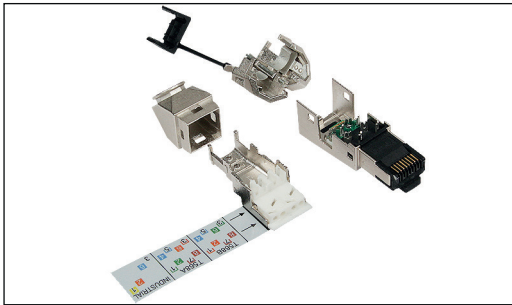

KRAMER

CON-FIELD-360

CAT6A RJ45 Field plug 360

AWG 26/1 - 22/1, AWG 27/7 - 22/7

Mounting note for the installer

899391-03

i NOTE

Avoid connection errors!

Read installation instructions carefully before connecting!

PIN assignments

PIN Nr. / No. / contact no.	T568A	T568B	INDUSTRIAL (Profinet)
1	WH-GN	WH-OG	YE
2	GN	OG	OG
3	WH-OG	WH-GN	WH
4	BU	BU	-
5	WH-BU	WH-BU	-
6	OG	GN	BU
7	WH-BN	WH-BN	-
8	BN	BN	-

KRAMER ELECTRONICS, Ltd.

Address: 3 Am VeOlamo St., Jerusalem, Israel

Tel: +972 732 650200 Fax: +972 2 653 53 69

E-mail: info@kramerel.com Web: www.KramerAV.com