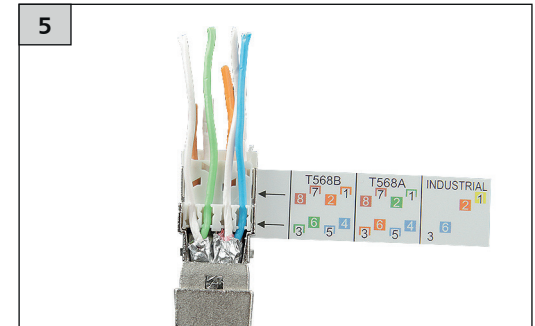

KRAMER

CON-FIELD-360

CAT6A RJ45 Field plug 360

AWG 26/1 - 22/1, AWG 27/7 - 22/7

Mounting note for the installer

899391-03

i NOTE

Avoid connection errors!

Read installation instructions carefully before connecting!

PIN assignments

PIN Nr. / No. / contact no.	T568A	T568B	INDUSTRIAL (Profinet)
1	WH-GN	WH-OG	YE
2	GN	OG	OG
3	WH-OG	WH-GN	WH
4	BU	BU	-
5	WH-BU	WH-BU	-
6	OG	GN	BU
7	WH-BN	WH-BN	-
8	BN	BN	-

KRAMER ELECTRONICS, Ltd.

Address: 3 Am VeOlamo St., Jerusalem, Israel

Tel: +972 732 650200 Fax: +972 2 653 53 69

E-mail: info@kramerel.com Web: www.KramerAV.com