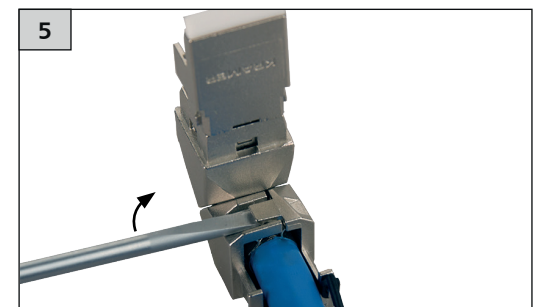

Disassembly

KRAMER ELECTRONICS, Ltd.

Address: 3 Am VeOlamo St., Jerusalem, Israel

Tel: +972 732 650200 Fax: +972 2 653 53 69

E-mail: info@kramerel.com Web: www.KramerAV.com