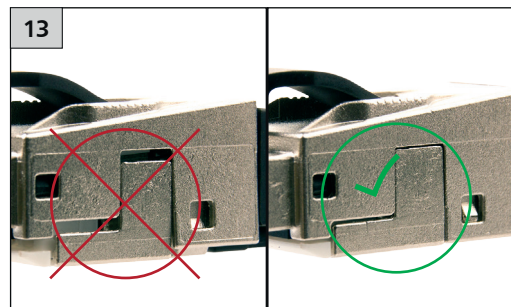

CON-FIELD-360 | AWG 26/1 - 22/1, AWG 27/7 - 22/7 | CAT6A RJ45 Field plug 360

KRAMER

Mounting note for the installer