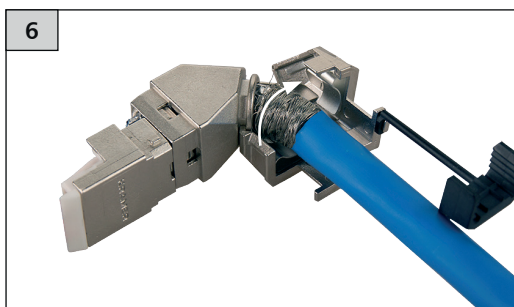

Disassembly

KRAMER ELECTRONICS, Ltd.

Address: 3 Am VeOlamo St., Jerusalem, Israel

Tel: +972 732 650200 Fax: +972 2 653 53 69

E-mail: info@kramerel.com Web: www.KramerAV.com