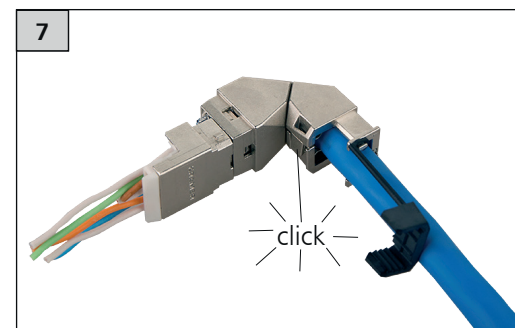

KRAMER

CON-FIELD-360

CAT6A RJ45 Field plug 360

AWG 26/1 - 22/1, AWG 27/7 - 22/7

Mounting note for the installer

899391-03

i NOTE

Avoid connection errors!

Read installation instructions carefully before connecting!

PIN assignments

PIN Nr. / No. / contact no.	T568A	T568B	INDUSTRIAL (Profinet)
1	WH-GN	WH-OG	YE
2	GN	OG	OG
3	WH-OG	WH-GN	WH
4	BU	BU	-
5	WH-BU	WH-BU	-
6	OG	GN	BU
7	WH-BN	WH-BN	-
8	BN	BN	-

KRAMER ELECTRONICS, Ltd.

Address: 3 Am VeOlamo St., Jerusalem, Israel

Tel: +972 732 650200 Fax: +972 2 653 53 69

E-mail: info@kramerel.com Web: www.KramerAV.com