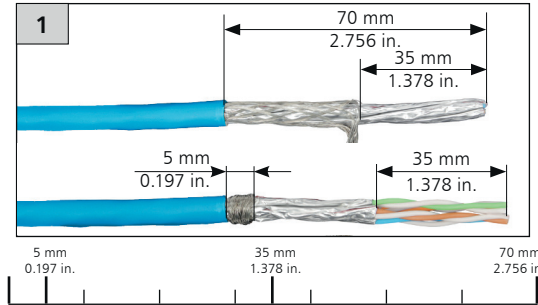

KRAMER

CON-FIELD-360

CAT6A RJ45 Field plug 360

AWG 26/1 - 22/1, AWG 27/7 - 22/7

Mounting note for the installer

899391-03

i NOTE

Avoid connection errors!

Read installation instructions carefully before connecting!

PIN assignments

PIN Nr. / No. / contact no.	T568A	T568B	INDUSTRIAL (Profinet)
1	WH-GN	WH-OG	YE
2	GN	OG	OG
3	WH-OG	WH-GN	WH
4	BU	BU	-
5	WH-BU	WH-BU	-
6	OG	GN	BU
7	WH-BN	WH-BN	-
8	BN	BN	-

KRAMER ELECTRONICS, Ltd.

Address: 3 Am VeOlamo St., Jerusalem, Israel

Tel: +972 732 650200 Fax: +972 2 653 53 69

E-mail: info@kramerel.com Web: www.KramerAV.com