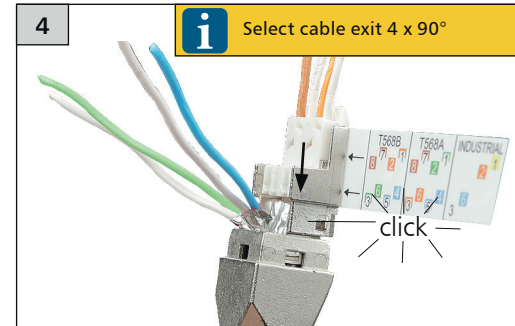

KRAMER

CON-FIELD-360

CAT6A RJ45 Field plug 360

AWG 26/1 - 22/1, AWG 27/7 - 22/7

Mounting note for the installer

899391-03

i NOTE

Avoid connection errors!

Read installation instructions carefully before connecting!

PIN assignments

PIN Nr. / No. / contact no.	T568A	T568B	INDUSTRIAL (Profinet)
1	WH-GN	WH-OG	YE
2	GN	OG	OG
3	WH-OG	WH-GN	WH
4	BU	BU	-
5	WH-BU	WH-BU	-
6	OG	GN	BU
7	WH-BN	WH-BN	-
8	BN	BN	-

KRAMER ELECTRONICS, Ltd.

Address: 3 Am VeOlamo St., Jerusalem, Israel

Tel: +972 732 650200 Fax: +972 2 653 53 69

E-mail: info@kramerel.com Web: www.KramerAV.com