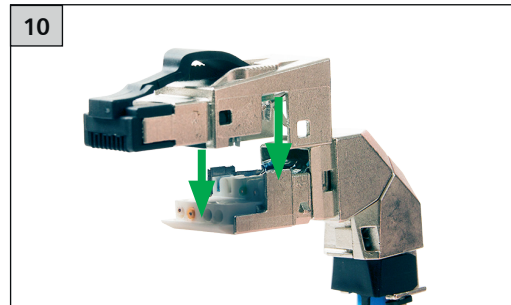

CON-FIELD-360 | AWG 26/1 - 22/1, AWG 27/7 - 22/7 | CAT6A RJ45 Field plug 360

KRAMER

Mounting note for the installer