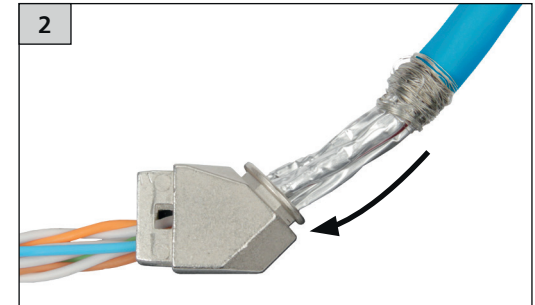

KRAMER

CON-FIELD-360

CAT6A RJ45 Field plug 360

AWG 26/1 - 22/1, AWG 27/7 - 22/7

Mounting note for the installer

899391-03

i NOTE

Avoid connection errors!

Read installation instructions carefully before connecting!

PIN assignments

PIN Nr. / No. / contact no.	T568A	T568B	INDUSTRIAL (Profinet)
1	WH-GN	WH-OG	YE
2	GN	OG	OG
3	WH-OG	WH-GN	WH
4	BU	BU	-
5	WH-BU	WH-BU	-
6	OG	GN	BU
7	WH-BN	WH-BN	-
8	BN	BN	-

KRAMER ELECTRONICS, Ltd.

Address: 3 Am VeOlamo St., Jerusalem, Israel

Tel: +972 732 650200 Fax: +972 2 653 53 69

E-mail: info@kramerel.com Web: www.KramerAV.com