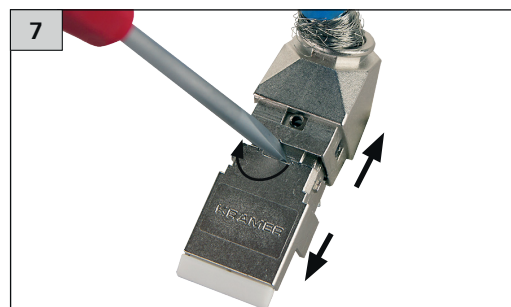

Disassembly

KRAMER ELECTRONICS, Ltd.

Address: 3 Am VeOlamo St., Jerusalem, Israel

Tel: +972 732 650200 Fax: +972 2 653 53 69

E-mail: info@kramerel.com Web: www.KramerAV.com