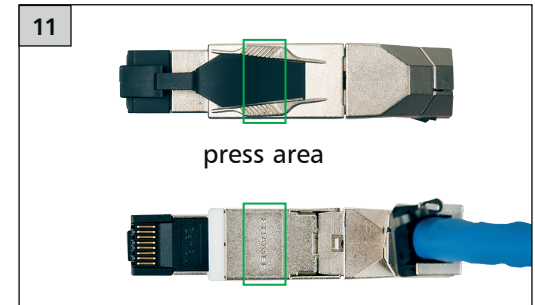

CON-FIELD-360 | AWG 26/1 - 22/1, AWG 27/7 - 22/7 | CAT6A RJ45 Field plug 360

KRAMER

Mounting note for the installer