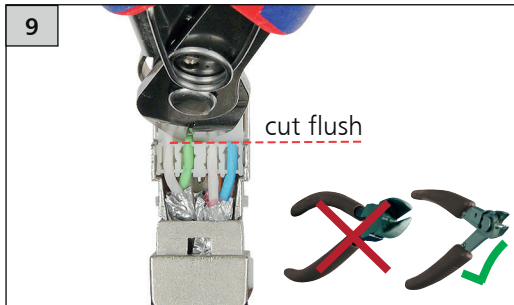

CON-FIELD-360 | AWG 26/1 - 22/1, AWG 27/7 - 22/7 | CAT6A RJ45 Field plug 360

KRAMER

Mounting note for the installer