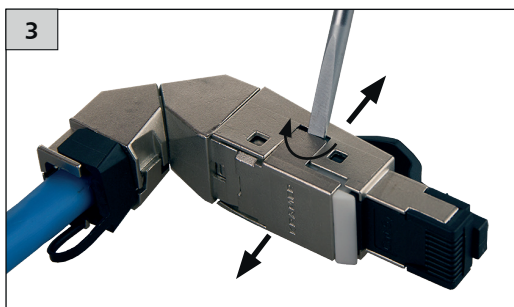

Disassembly

KRAMER ELECTRONICS, Ltd.

Address: 3 Am VeOlamo St., Jerusalem, Israel

Tel: +972 732 650200 Fax: +972 2 653 53 69

E-mail: info@kramerel.com Web: www.KramerAV.com