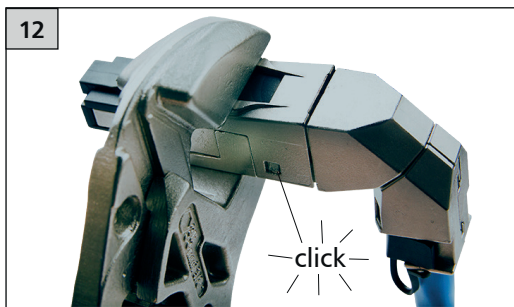

CON-FIELD-360 | AWG 26/1 - 22/1, AWG 27/7 - 22/7 | CAT6A RJ45 Field plug 360

KRAMER

Mounting note for the installer