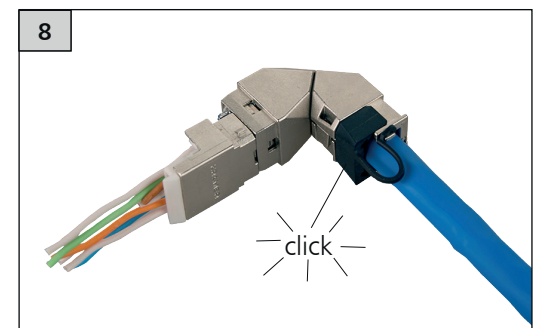

KRAMER

CON-FIELD-360

CAT6A RJ45 Field plug 360

AWG 26/1 - 22/1, AWG 27/7 - 22/7

Mounting note for the installer

899391-03

i NOTE

Avoid connection errors!

Read installation instructions carefully before connecting!

PIN assignments

PIN Nr. / No. / contact no.	T568A	T568B	INDUSTRIAL (Profinet)
1	WH-GN	WH-OG	YE
2	GN	OG	OG
3	WH-OG	WH-GN	WH
4	BU	BU	-
5	WH-BU	WH-BU	-
6	OG	GN	BU
7	WH-BN	WH-BN	-
8	BN	BN	-

KRAMER ELECTRONICS, Ltd.

Address: 3 Am VeOlamo St., Jerusalem, Israel

Tel: +972 732 650200 Fax: +972 2 653 53 69

E-mail: info@kramerel.com Web: www.KramerAV.com