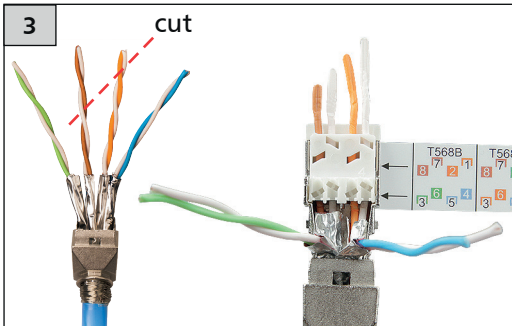

KRAMER

CON-FIELD-360

CAT6A RJ45 Field plug 360

AWG 26/1 - 22/1, AWG 27/7 - 22/7

Mounting note for the installer

899391-03

i NOTE

Avoid connection errors!

Read installation instructions carefully before connecting!

PIN assignments

PIN Nr. / No. / contact no.	T568A	T568B	INDUSTRIAL (Profinet)
1	WH-GN	WH-OG	YE
2	GN	OG	OG
3	WH-OG	WH-GN	WH
4	BU	BU	-
5	WH-BU	WH-BU	-
6	OG	GN	BU
7	WH-BN	WH-BN	-
8	BN	BN	-

KRAMER ELECTRONICS, Ltd.

Address: 3 Am VeOlamo St., Jerusalem, Israel

Tel: +972 732 650200 Fax: +972 2 653 53 69

E-mail: info@kramerel.com Web: www.KramerAV.com