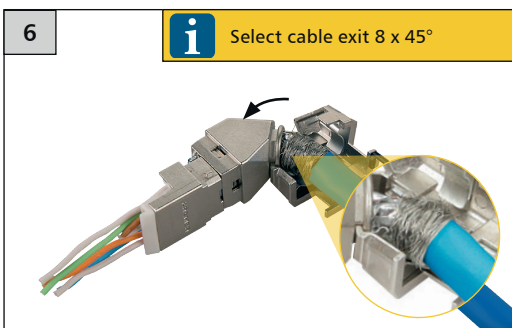

KRAMER

CON-FIELD-360

CAT6A RJ45 Field plug 360

AWG 26/1 - 22/1, AWG 27/7 - 22/7

Mounting note for the installer

899391-03

i NOTE

Avoid connection errors!

Read installation instructions carefully before connecting!

PIN assignments

PIN Nr. / No. / contact no.	T568A	T568B	INDUSTRIAL (Profinet)
1	WH-GN	WH-OG	YE
2	GN	OG	OG
3	WH-OG	WH-GN	WH
4	BU	BU	-
5	WH-BU	WH-BU	-
6	OG	GN	BU
7	WH-BN	WH-BN	-
8	BN	BN	-

KRAMER ELECTRONICS, Ltd.

Address: 3 Am VeOlamo St., Jerusalem, Israel

Tel: +972 732 650200 Fax: +972 2 653 53 69

E-mail: info@kramerel.com Web: www.KramerAV.com