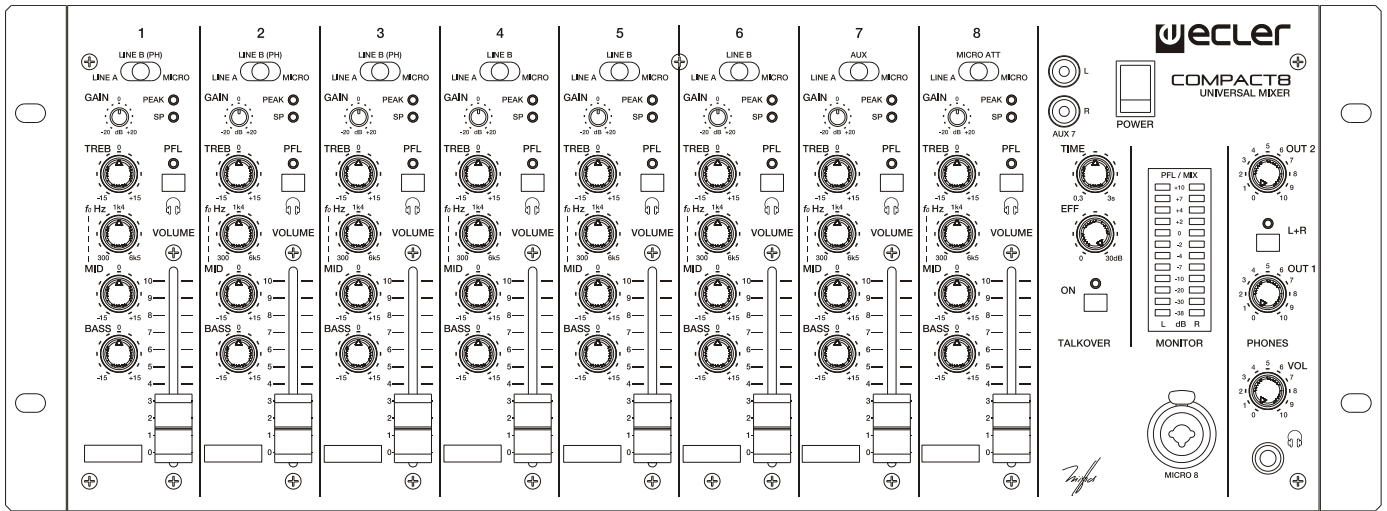

MECHANICAL DIAGRAMS

All product characteristics are subject to variation due to production tolerances. NEEC AUDIO BARCELONA S.L. reserves the right to make changes or improvements in the design or manufacturing that may affect these product specifications.
Motors, 166-168 08038 Barcelona - Spain - (+34) 932238403 information@ecler.es www.ecler.com