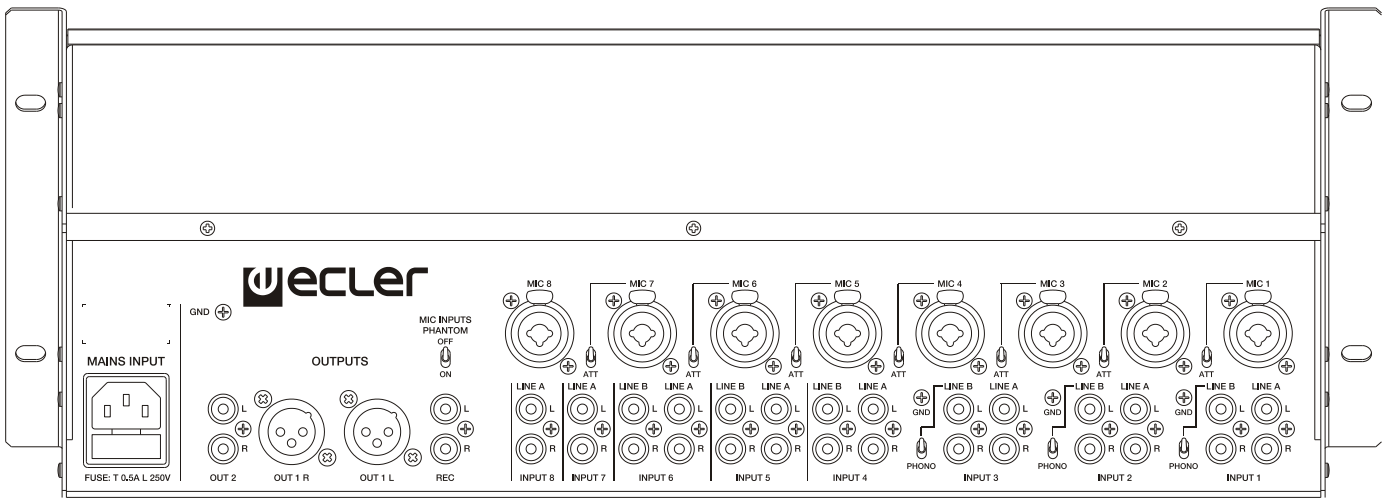

MECHANICAL DIAGRAMS

All product characteristics are subject to variation due to production tolerances. NEEC AUDIO BARCELONA S.L. reserves the right to make changes or improvements in the design or manufacturing that may affect these product specifications.
Motors, 166-168 08038 Barcelona - Spain - (+34) 932238403 information@ecler.es www.ecler.com