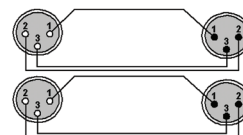

Same Connectivity:

Reference Series: REF709 (p.72)

Classic Series: CLA709 (p.102)

**BASIC
SERIES**

CAB710

2 x XLR female to 2 x XLR male

Cable Type: SIG58 (p.16)

Code	length	Msp	Sales Unit
CAB710/0,5	0,5 m	50	Hanger
CAB710/1	1 m	50	Hanger
CAB710/1.5	1.5 m	50	Hanger
CAB710/3	3 m	20	Hanger

MUSIC INSTRUMENTS

ANALOG AUDIO SIGNAL

Same Connectivity:

Reference Series: REF710 (p.72)

Classic Series: CLA710 (p.102)

**BASIC
SERIES**

CAB711

3.5 mm Jack male stereo to 2 x RCA / Cinch male

Cable Type: SIG48 (p.16)

Code	length	Msp	Sales Unit
CAB711/1.5	1.5 m	50	Hanger
CAB711/3	3 m	30	Hanger
CAB711/5	5 m	30	Hanger
CAB711/10	10 m	15	Hanger
CAB711/15	15 m	15	Hanger
CAB711/20	20 m	20	Hanger

MUSIC INSTRUMENTS