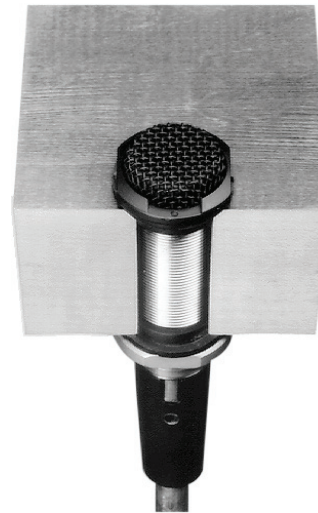

BUTTON MICROPHONES

Uni- and Omni-Directional Professional Tabletop Microphones

ClearOne[®]

A discreet tabletop microphone with excellent pick-up range. Compact and appealing, these button microphones are ideal for custom applications where the microphones are permanently built into the table or panel. They provide outstanding pickup range in either an omni- or uni-directional version.

Superior Audio Performance
+ Excellent pickup range in omni- or uni-directional model
+ Perfect complement to ClearOne's industry-leading professional conferencing systems

> SPECIFICATIONS

Element

Fixed-charge back plate permanently polarized condenser

Unidirectional: 113dB, 1kHz at max SPL

Omnidirectional: 112dB, 1kHz at max SPL

Output Connector

Integral 3-pin XLRM-type

Dimensions

Unidirectional: 1.18" dia., 2.72" length

Omnidirectional: 1.10" dia., 2.72" length