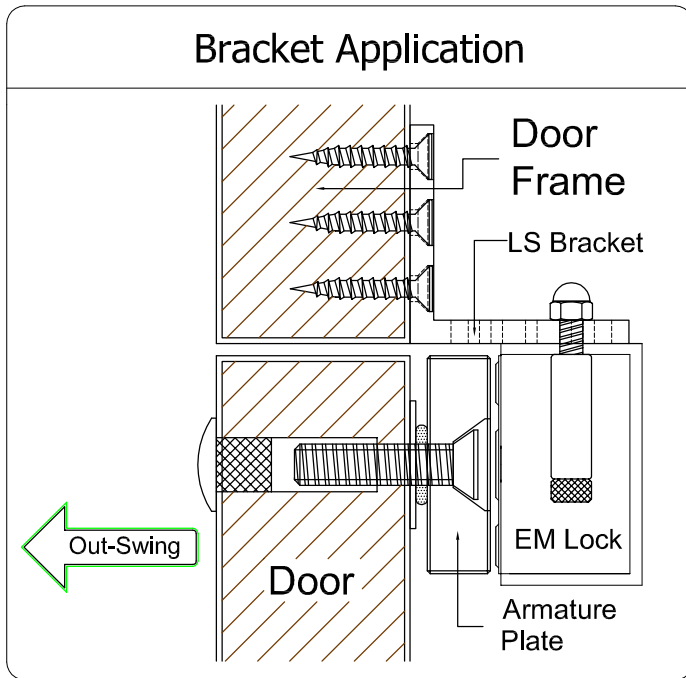

EM600 - LS Bracket

(Out - Swing Door Application)

SECURITY . QUALITY . RELIABILITY