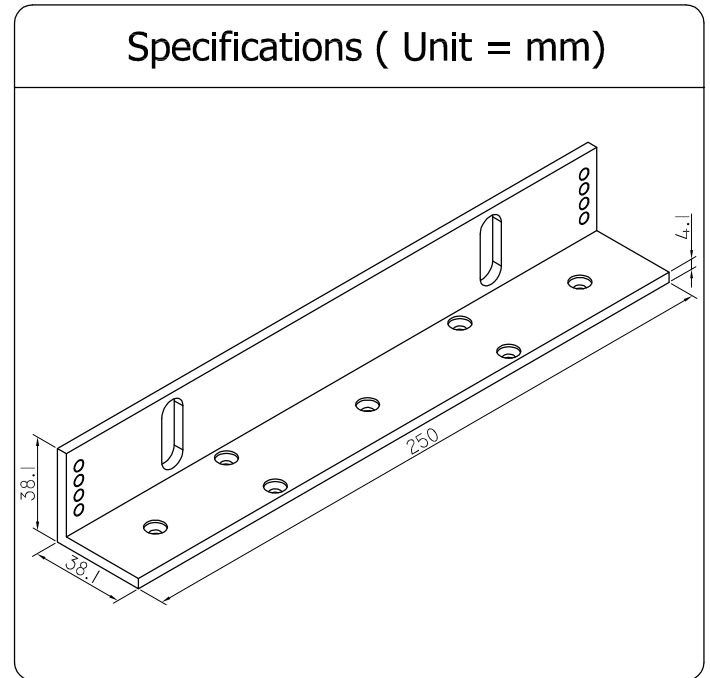

EM600 - LS Bracket

(Out - Swing Door Application)

SECURITY . QUALITY . RELIABILITY