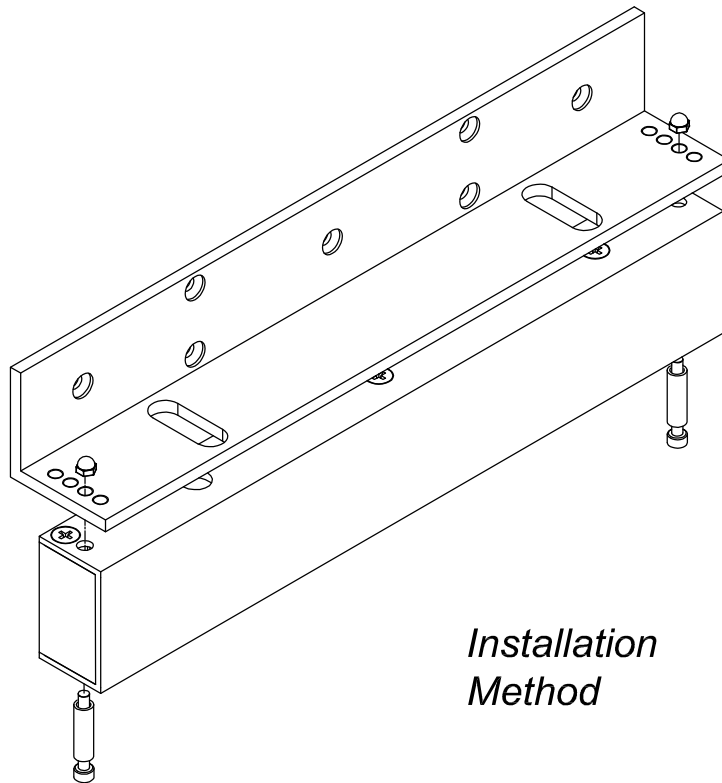

EM600 - LS Bracket

(Out - Swing Door Application)

SECURITY . QUALITY . RELIABILITY